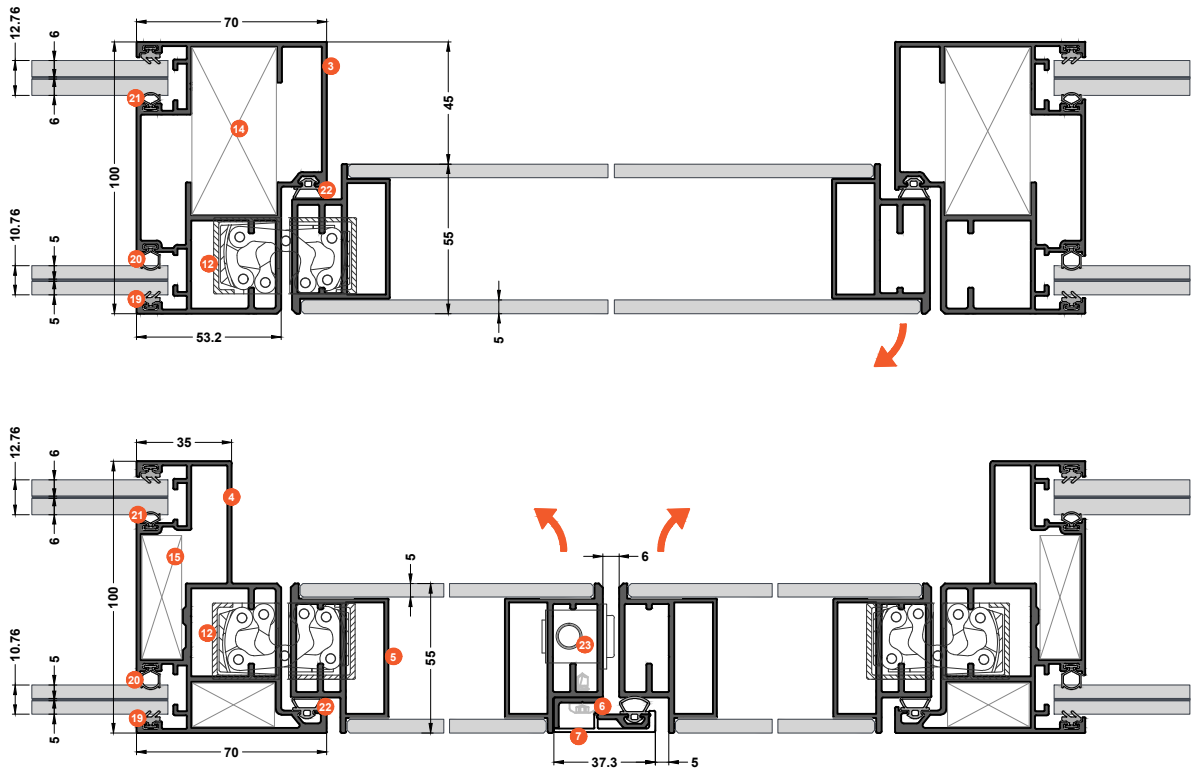

15 S38 | Polycarbonate Gasket

A LOCK WITH CYLINDER

B WC LOCK

C LOCK WITH ELECTRIC STRIKE PLATE

D HORIZONTAL MAGNETIC LOCK

TYPLOGIES

1  DGP13 - 1209 gr/m | Vertical / horizontal frame

2  DGP03 - 223 gr/m | Cover frame