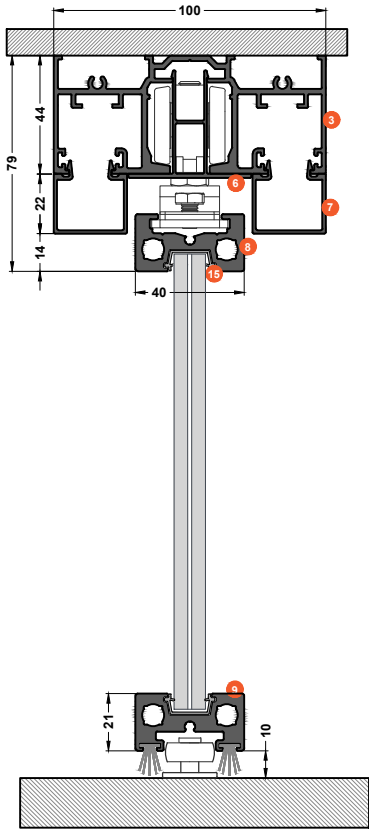

22  GTF | Rubber

23  GT14-2 KIT | Bolt set

A  LOCK WITH CYLINDER

B  WC LOCK

C  LOCK WITH ELECTRIC STRIKE PLATE

D  WC LOCK WITH CYLINDER AND BUTTON

TYPES

1-FIX - 1-SLIDING