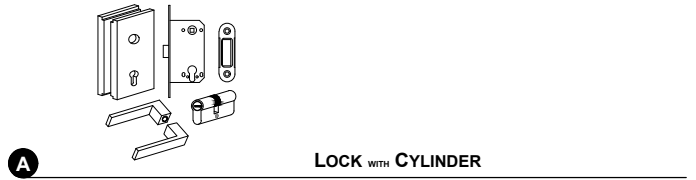

15 S38 | Polycarbonate Gasket

A LOCK WITH CYLINDER

B WC LOCK

C LOCK WITH ELECTRIC STRIKE PLATE

D HORIZONTAL MAGNETIC LOCK

TYPLOGIES

1  DGP13 - 1209 gr/m | Vertical / horizontal frame

2  DGP03 - 223 gr/m | Cover frame