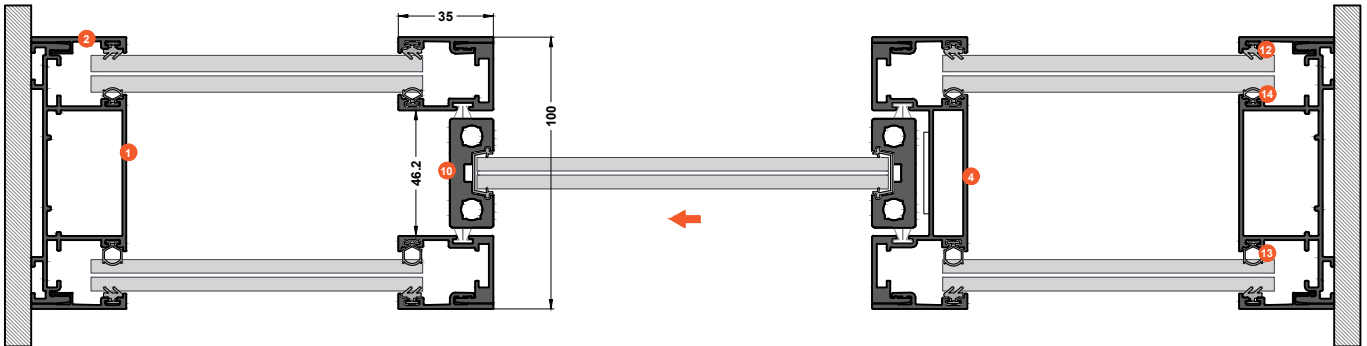

22  GTF | Rubber

23  GT14-2 KIT | Bolt set

A  LOCK WITH CYLINDER

B  WC LOCK

C  LOCK WITH ELECTRIC STRIKE PLATE

D  WC LOCK WITH CYLINDER AND BUTTON

TYPES

1-FIX - 1-SLIDING