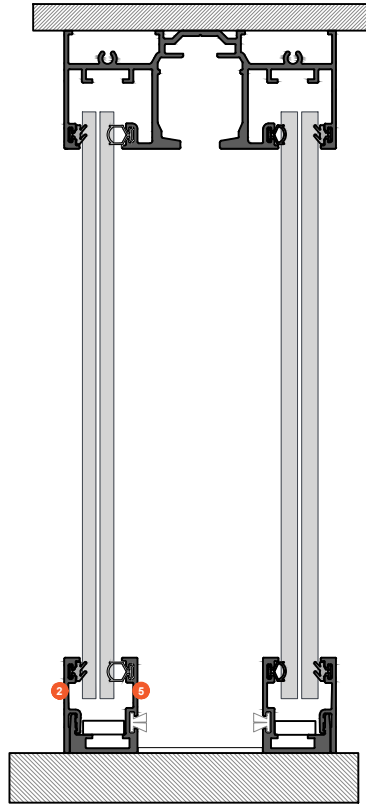

22  GTF | Rubber

23  GT14-2 KIT | Bolt set

A  LOCK WITH CYLINDER

B  WC LOCK

C  LOCK WITH ELECTRIC STRIKE PLATE

D  WC LOCK WITH CYLINDER AND BUTTON

TYPES

1-FIX - 1-SLIDING