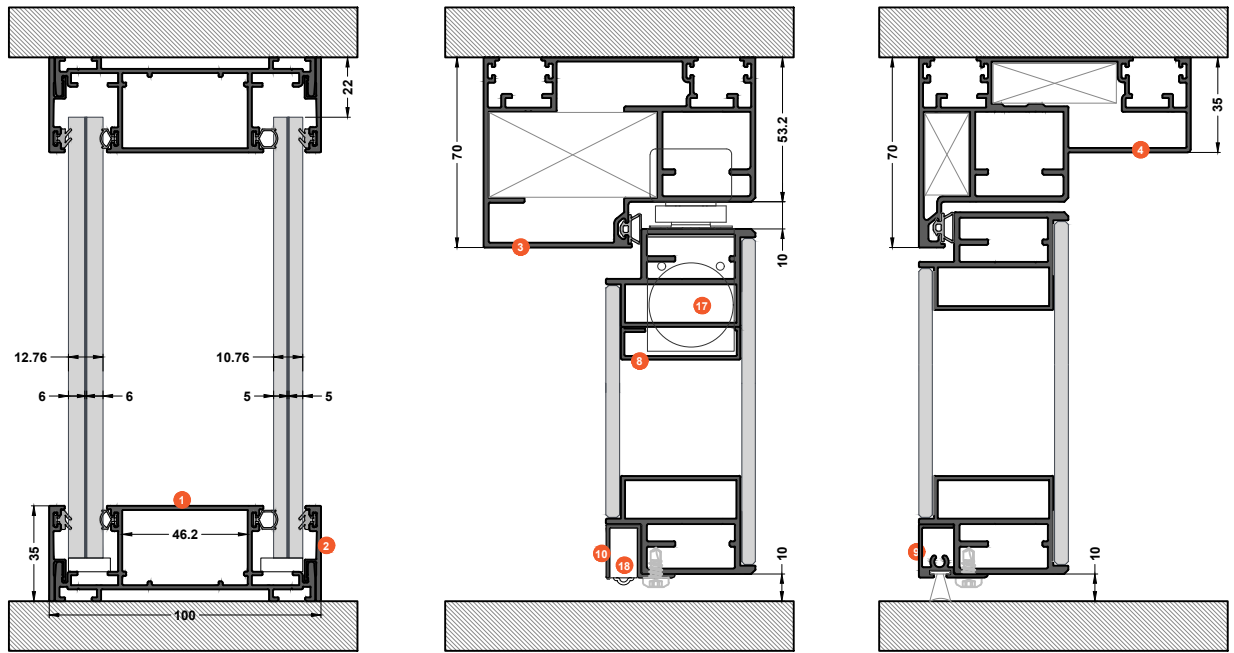

15 S38 | Polycarbonate Gasket

A LOCK WITH CYLINDER

B WC LOCK

C LOCK WITH ELECTRIC STRIKE PLATE

D HORIZONTAL MAGNETIC LOCK

TYPLOGIES

1  DGP13 - 1209 gr/m | Vertical / horizontal frame

2  DGP03 - 223 gr/m | Cover frame