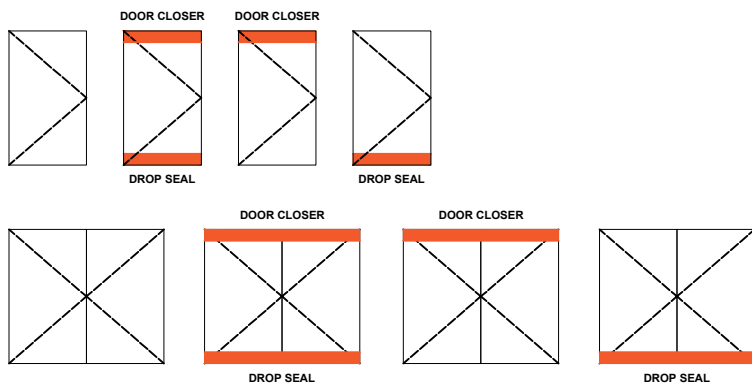

15 S38 | Polycarbonate Gasket

A LOCK WITH CYLINDER

B WC LOCK

C LOCK WITH ELECTRIC STRIKE PLATE

D HORIZONTAL MAGNETIC LOCK

TYPLOGIES

1  DGP13 - 1209 gr/m | Vertical / horizontal frame

2  DGP03 - 223 gr/m | Cover frame