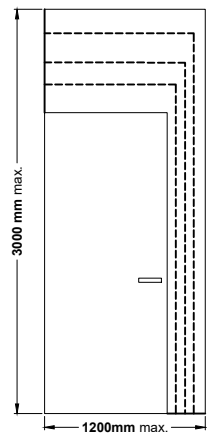

TYPES

1  **FD12 - 850 gr/m** | Frame

2  **FD13 - 200 gr/m** | Door frame

3  **CH02-SSS** | Concealed 3D Hinge

4  **FD12-KIT** | Corner

5  **F1-TZ-KIT** | Fixing plate

6  **DG02** | Rubber

LOCK WITH CYLINDER