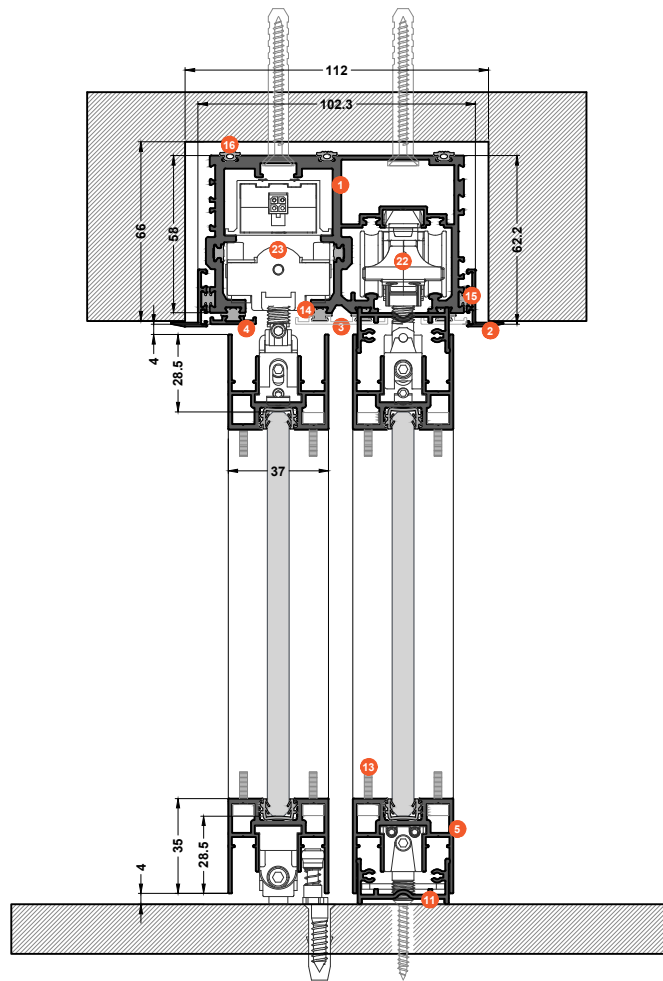

TYPOLOGIES

CEILING FUNCTION TYPOLOGIES

TPOLOGIES

CEILING FUNCTION TYPOLOGIES

**TPOLOGIES**

**CEILING FUNCTION TYPOLOGIES**

1  MT - 30 (2,58 - 3,28m)  
 MT - 40 (3,28 - 4,08m)  
 MT - 45 (4,08 - 4,88m)  
 MT - 50 (4,88 - 5,68m)  
 MT - 55 (5,68 - 6,48m) | SET

2  GT82-3 - 250 gr/m | Cover

3  GT82-2 - 130 gr/m | Track cover

4  GT82-1 - 80 gr/m | Track cover

5  GT20-1 - 760 gr/m | Door frame

6  GT20-2 - 450 gr/m | Door frame

7  GT20-3 - 270 gr/m | Door frame cover

8  GT20-4 - 290 gr/m | Door frame cover

9  GT20-6 - 350 gr/m | Vertical cover

10  GT20-7 - 480 gr/m | Vertical cover

11  GT88-2 - 350 gr/m | Adjust and fixed profile

12  PH05 | Handle

13  GT20-SC-KIT | Screw

21  GT80F-KIT | Fittings for fixed door

22  GT80S-KIT

23  GT80-4D-KIT

1  MDT - 15 (1,29 - 1,64m)  
 MDT - 20 (1,64 - 2,04m)  
 MDT - 25 (2,04 - 2,44m)  
 MDT - 30 (2,44 - 2,84m)  
 MDT - 35 (2,84 - 3,24m) | SET