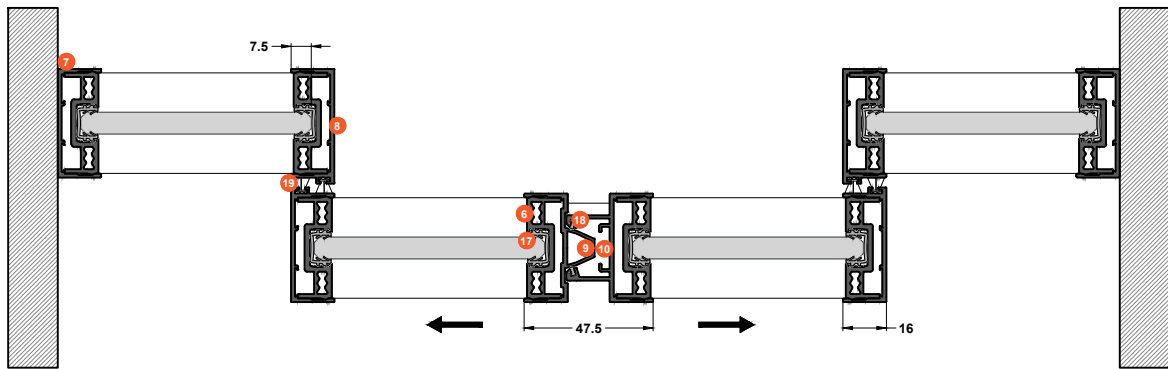

TYPOLOGIES

CEILING FUNCTION TYPOLOGIES

TPOLOGIES

CEILING FUNCTION TYPOLOGIES

**TPOLOGIES**

**CEILING FUNCTION TYPOLOGIES**

1  MT - 30 (2,58 - 3,28m)  
 MT - 40 (3,28 - 4,08m)  
 MT - 45 (4,08 - 4,88m)  
 MT - 50 (4,88 - 5,68m)  
 MT - 55 (5,68 - 6,48m) | SET

2  GT82-3 - 250 gr/m | Cover

3  GT82-2 - 130 gr/m | Track cover

4  GT82-1 - 80 gr/m | Track cover

5  GT20-1 - 760 gr/m | Door frame

6  GT20-2 - 450 gr/m | Door frame

7  GT20-3 - 270 gr/m | Door frame cover

8  GT20-4 - 290 gr/m | Door frame cover

9  GT20-6 - 350 gr/m | Vertical cover

10  GT20-7 - 480 gr/m | Vertical cover

11  GT88-2 - 350 gr/m | Adjust and fixed profile

12  PH05 | Handle

13  GT20-SC-KIT | Screw

21  GT80F-KIT | Fittings for fixed door

22  GT80S-KIT

23  GT80-4D-KIT

1  MDT - 15 (1,29 - 1,64m)  
 MDT - 20 (1,64 - 2,04m)  
 MDT - 25 (2,04 - 2,44m)  
 MDT - 30 (2,44 - 2,84m)  
 MDT - 35 (2,84 - 3,24m) | SET