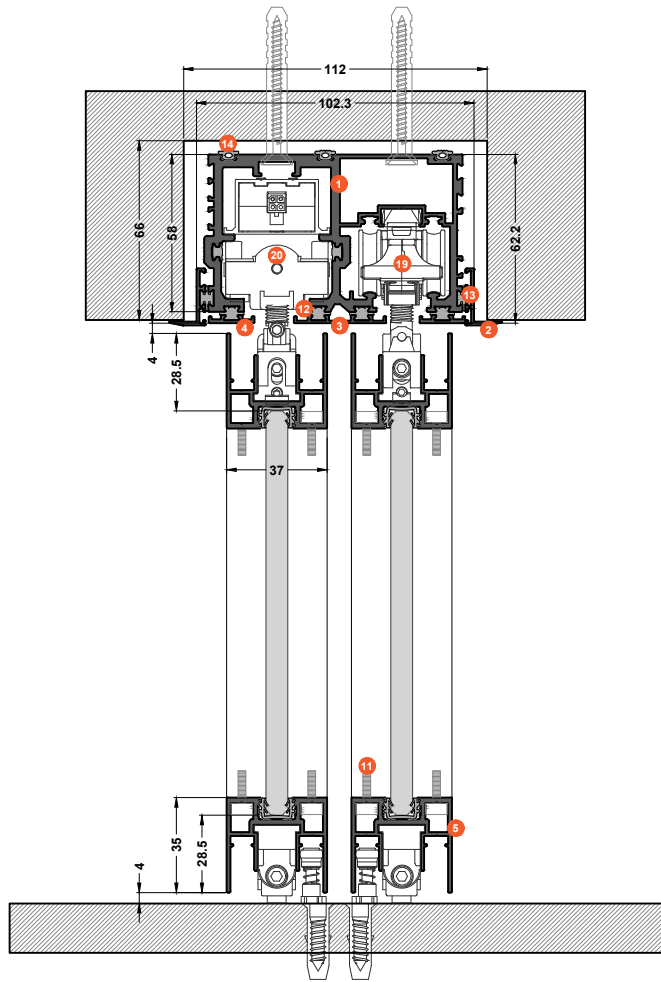

TYPOLOGIES

CEILING FUNCTION TYPOLOGIES

TPOLOGIES

CEILING FUNCTION TYPOLOGIES

**TPOLOGIES**

**CEILING FUNCTION TYPOLOGIES**

1  MT - 30 (2,58 - 3,28m)  
 MT - 40 (3,28 - 4,08m)  
 MT - 45 (4,08 - 4,88m)  
 MT - 50 (4,88 - 5,68m)  
 MT - 55 (5,68 - 6,48m) | SET

2  GT82-3 - 250 gr/m | Cover

3  GT82-2 - 130 gr/m | Track cover

4  GT82-1 - 80 gr/m | Track cover

5  GT20-1 - 760 gr/m | Door frame

6  GT20-2 - 450 gr/m | Door frame

7  GT20-3 - 270 gr/m | Door frame cover

8  GT20-4 - 290 gr/m | Door frame cover

9  GT20-6 - 350 gr/m | Vertical cover

10  GT20-7 - 480 gr/m | Vertical cover

11  GT88-2 - 350 gr/m | Adjust and fixed profile

12  PH05 | Handle

13  GT20-SC-KIT | Screw

21  GT80F-KIT | Fittings for fixed door

22  GT80S-KIT

23  GT80-4D-KIT

1  MDT - 15 (1,29 - 1,64m)  
 MDT - 20 (1,64 - 2,04m)  
 MDT - 25 (2,04 - 2,44m)  
 MDT - 30 (2,44 - 2,84m)  
 MDT - 35 (2,84 - 3,24m) | SET