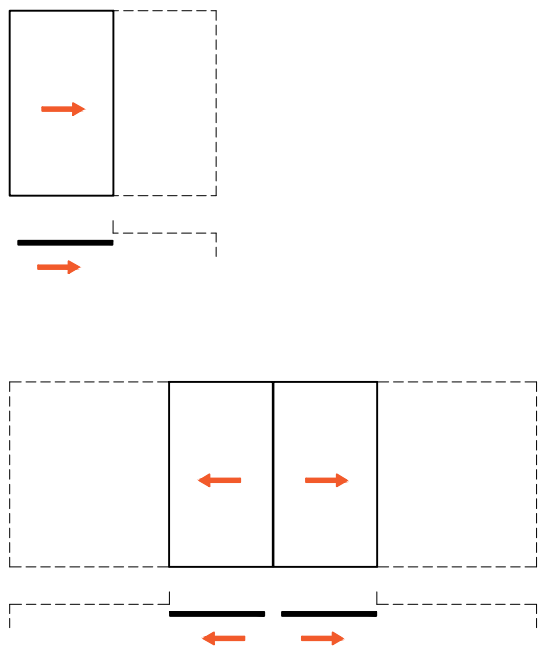

TYPOLOGIES

CEILING FUNCTION TYPOLOGIES

TPOLOGIES

CEILING FUNCTION TYPOLOGIES

**TPOLOGIES**

**CEILING FUNCTION TYPOLOGIES**

1  MT - 30 (2,58 - 3,28m)  
 MT - 40 (3,28 - 4,08m)  
 MT - 45 (4,08 - 4,88m)  
 MT - 50 (4,88 - 5,68m)  
 MT - 55 (5,68 - 6,48m) | SET

2  GT82-3 - 250 gr/m | Cover

3  GT82-2 - 130 gr/m | Track cover

4  GT82-1 - 80 gr/m | Track cover

5  GT20-1 - 760 gr/m | Door frame

6  GT20-2 - 450 gr/m | Door frame

7  GT20-3 - 270 gr/m | Door frame cover

8  GT20-4 - 290 gr/m | Door frame cover

9  GT20-6 - 350 gr/m | Vertical cover

10  GT20-7 - 480 gr/m | Vertical cover

11  GT88-2 - 350 gr/m | Adjust and fixed profile

12  PH05 | Handle

13  GT20-SC-KIT | Screw