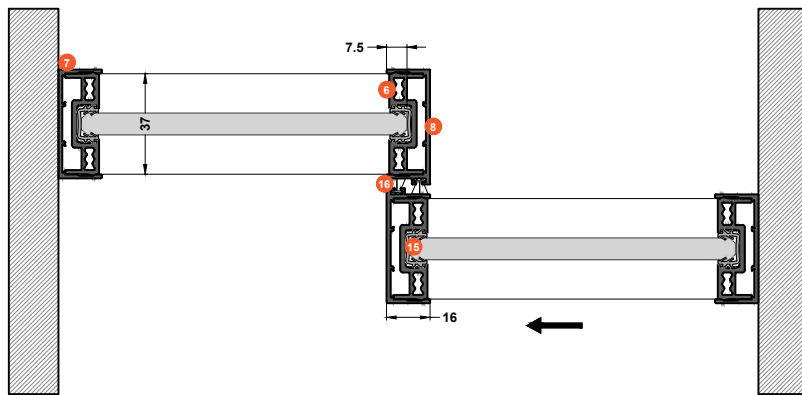

TYPOLOGIES

CEILING FUNCTION TYPOLOGIES

TPOLOGIES

CEILING FUNCTION TYPOLOGIES

**TPOLOGIES**

**CEILING FUNCTION TYPOLOGIES**

1  MT - 30 (2,58 - 3,28m)  
 MT - 40 (3,28 - 4,08m)  
 MT - 45 (4,08 - 4,88m)  
 MT - 50 (4,88 - 5,68m)  
 MT - 55 (5,68 - 6,48m) | SET

2  GT82-3 - 250 gr/m | Cover

3  GT82-2 - 130 gr/m | Track cover

4  GT82-1 - 80 gr/m | Track cover

5  GT20-1 - 760 gr/m | Door frame

6  GT20-2 - 450 gr/m | Door frame

7  GT20-3 - 270 gr/m | Door frame cover

8  GT20-4 - 290 gr/m | Door frame cover

9  GT20-6 - 350 gr/m | Vertical cover

10  GT20-7 - 480 gr/m | Vertical cover

11  GT88-2 - 350 gr/m | Adjust and fixed profile

12  PH05 | Handle

13  GT20-SC-KIT | Screw

21  GT80F-KIT | Fittings for fixed door

22  GT80S-KIT

23  GT80-4D-KIT

1  MDT - 15 (1,29 - 1,64m)  
 MDT - 20 (1,64 - 2,04m)  
 MDT - 25 (2,04 - 2,44m)  
 MDT - 30 (2,44 - 2,84m)  
 MDT - 35 (2,84 - 3,24m) | SET