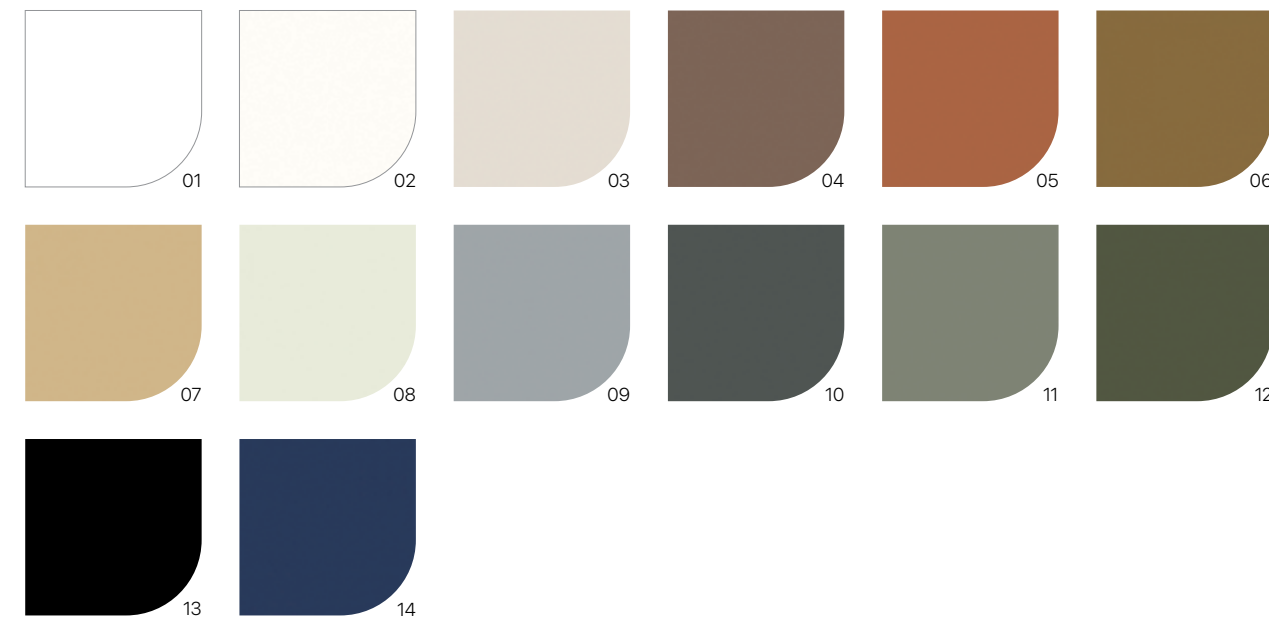

Satin back painted glasses