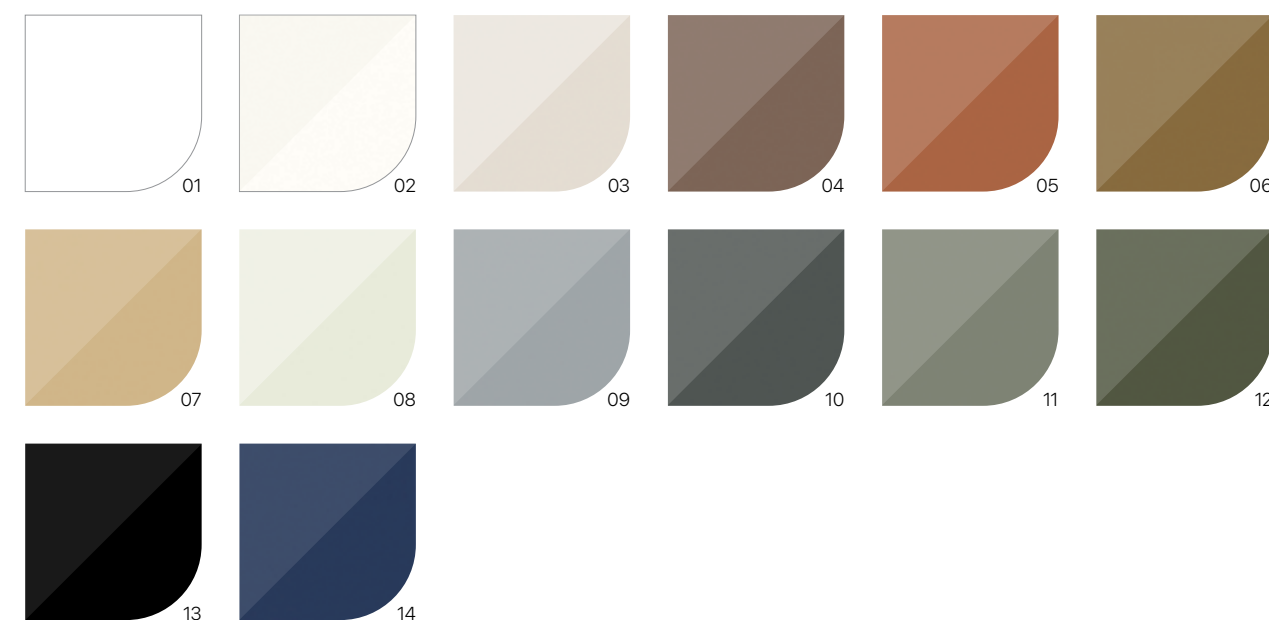

Glossy back painted glasses