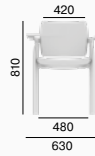

110, BR+TP

9 kg   6   5   1   11

130-Z

7 kg   4   6

130-Z, BR

8 kg   4   6   1

110

020   6 kg   7   9   11