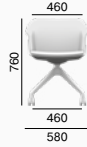

032,F95

9 kg

032,F37

11 kg

032,F70

10 kg

032,F75

10 kg