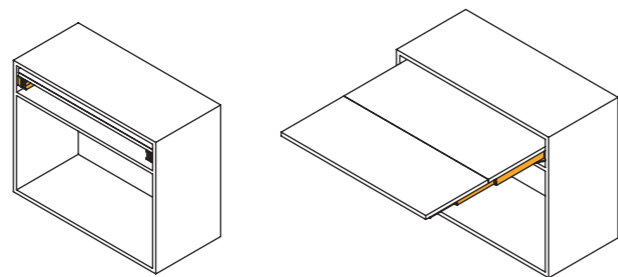

COD.

2045569

LUNCH

EXTENDABLE TABLE LUNCH
CASSETTO ESTRAIBILE LUNCH
MESA EXTENSIBLE LUNCH

COD.

2045169

emuca

LUNCH+39

EXTENDABLE TABLE LUNCH+39
CASSETTO ESTRAIBILE LUNCH+39
MESA EXTENSIBLE LUNCH+39

COD.

2045369

emuca

Lunch + 39

emuca

PARTY

EXTENDABLE TABLE PARTY
CASSETTO ESTRAIBILE PARTY
MESA EXTENSIBLE PARTY

COD.

2045669

emuca

CORNER

SLIDING TABLE CORNER
PIANO SCORREVOLE SU TOP CORNER
MESA DESLIZANTE CORNER

COD.

2045869

emuca