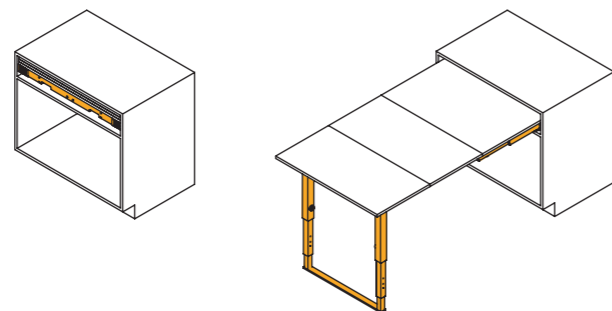

EXTENDABLE TABLE LUNCH+39
CASSETTO ESTRAIBILE LUNCH+39
MESA EXTENSIBLE LUNCH+39

COD.

2045369

emuca

Lunch + 39

emuca

PARTY

EXTENDABLE TABLE PARTY
CASSETTO ESTRAIBILE PARTY
MESA EXTENSIBLE PARTY

COD.

2045669

emuca

CORNER

SLIDING TABLE CORNER
PIANO SCORREVOLE SU TOP CORNER
MESA DESLIZANTE CORNER

COD.

2045869

emuca