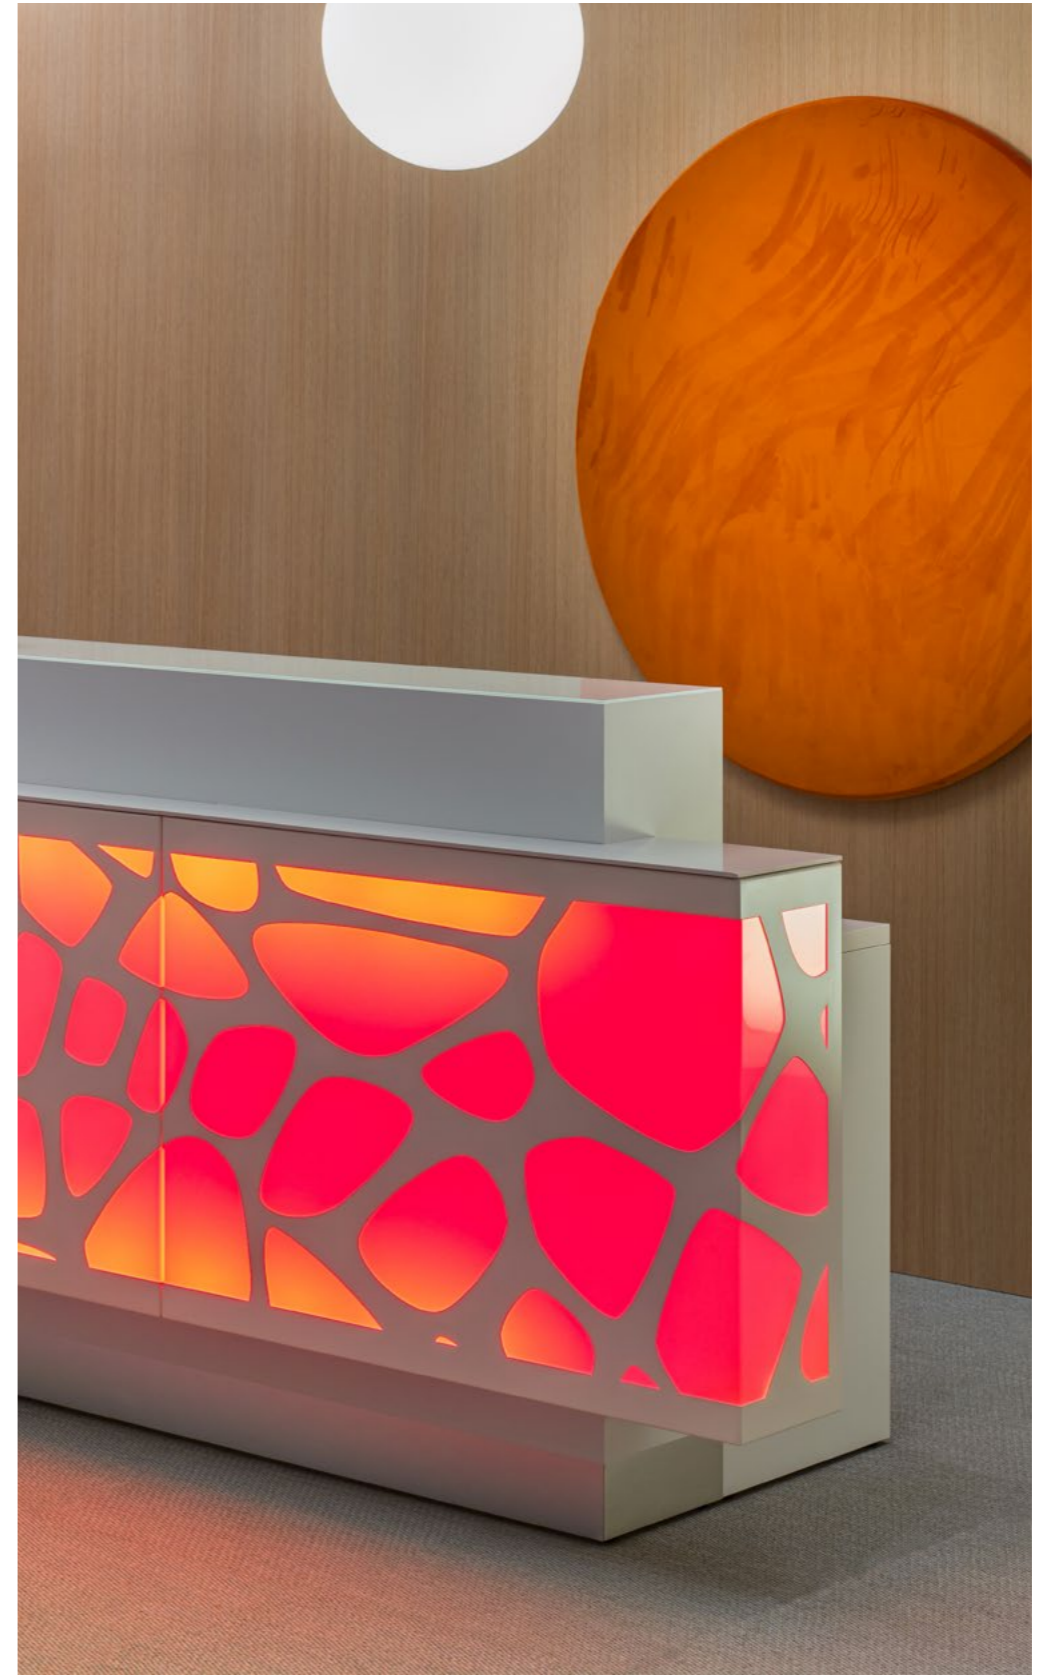

LOG22LG 3100 / 1370 / 1105
122 1/8" / 54" / 43 1/2"
LOG22PG 3100 / 1370 / 1105
122 1/8" / 54" / 43 1/2"

LOG23G 3400 / 1370 / 1105
134" / 54" / 43 1/2"

Ovo

Small, but providing maximum practicality – Ovo reception desk is optimally combining features of a customer service stand and an individual workstation.