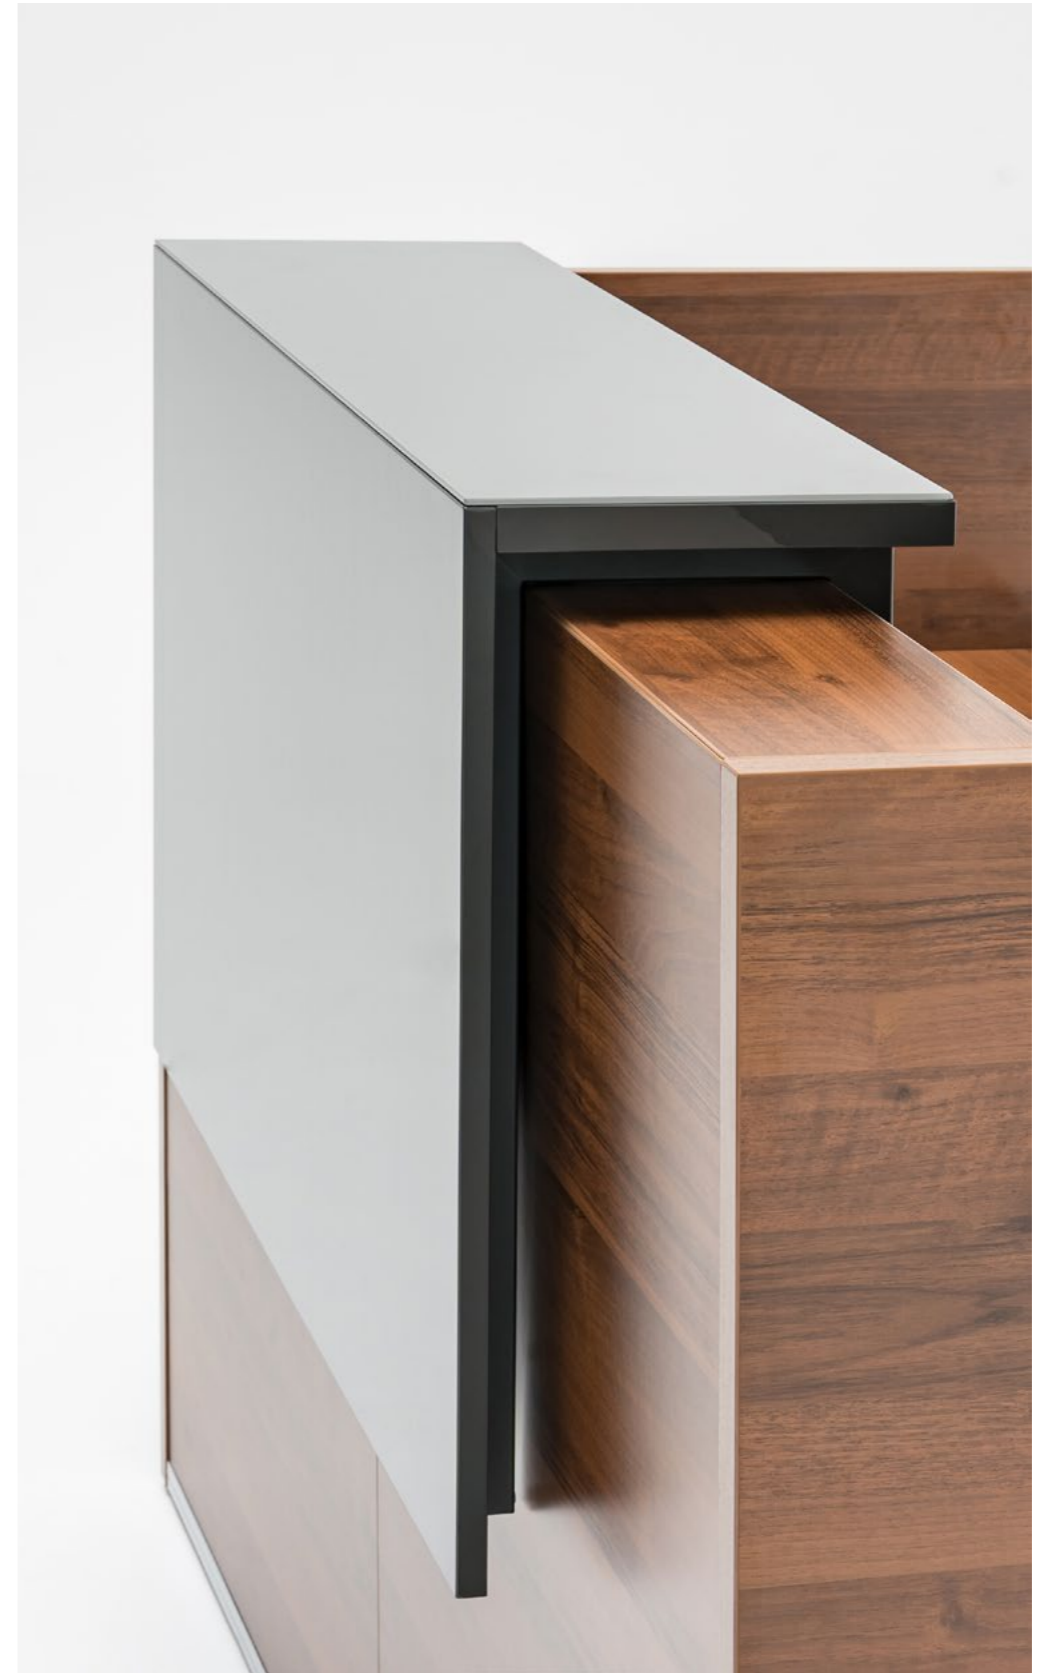

TRA21
2440 / 905 / 1159
96 1/8" / 35 5/8" / 45 5/8"

Tera

Zig-Zag

Modern minimalism combined with technology – Zig-Zag reception desk with its original design proves that the effect matters.

Being LED backlit, the reception conjoins metal and glass what exposes the prestige and technological orientation of the company. Characteristic pattern on the front automatically becomes a decoration of every interior.