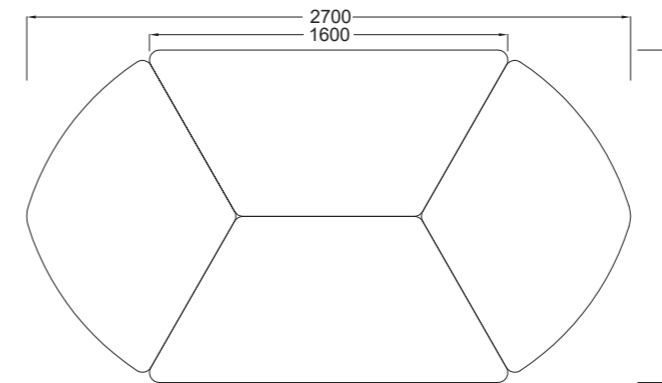

TAVOLO TRAPEZIO DA 100

TAVOLO TRAPEZIO DA 85

- COMPOSIZIONE CON TRAPEZIO DA 85
- Dimensioni d'ingombro 180x160 cm. circa
- Overall dimensions 180x160 cm. approximately

**Technical characteristics**

**TRAPEZIO FLEXIBLE TABLE.** Support structure in two versions, in steel tube diam.40mm connected to each other by perimentral crosspieces of 40x20mm welded at each corner by a double weld, painted with epoxy powders. Wooden base in beech semi oval shape varnished natural. The structure supports a top and is secured by wide-headed screws that pass through and fixes the lower portion of the top.

The melamin top of 25mm. With minimum radius of 44mm radius. All edges and corners of the board have a radius conforming safety standards with radius of 3mm. The table can be fixed height or adjustable, can have wheels, can have bookshelf in polypropilene, metal grid or with guides support chairs. Cuffs adjustable at the base.

- DIMENSIONI PIANI TRAPEZIO
- Dimension Table Trapezio
- Dimension Table Trapezio

**TAVOLO PETALO**  
Table Petalo - Table Petalo

- DIMENSIONI PIANO PETALO
- Dimension Table Petalo
- Dimension Table Petalo

**TAVOLO QUADRO**  
Table Quadro - Table Quadro

- DIMENSIONI PIANO QUADRO  
- Dimension Table Quadro  
- 65x65x59/64/71/76/82h. cm.

COMPOSIZIONE TAVOLO QUADRO CON TRAPEZIO PIANO DA 100  
| Dimensioni d'ingombro 392x232 cm. circa  
| Overall dimensions 392x232 cm. approximately