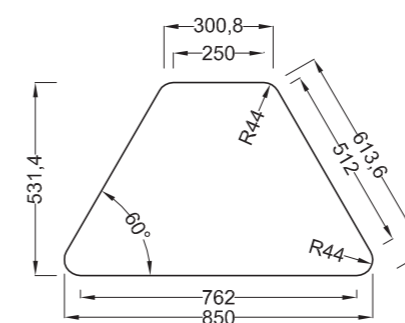

## AULE CON TAVOLI TRAPEZIO

Class rooms with Table Trapezio - Salles de classe avec Table Trapezio

**TAVOLO TRAPEZIO**  
Table Trapezio - Table Trapezio

TAVOLO TRAPEZIO DA 160

TAVOLO TRAPEZIO DA 140

TAVOLO TRAPEZIO DA 130

TAVOLO TRAPEZIO DA 100

TAVOLO TRAPEZIO DA 85

- COMPOSIZIONE CON TRAPEZIO DA 85
- Dimensioni d'ingombro 180x160 cm. circa
- Overall dimensions 180x160 cm. approximately

**Technical characteristics**

**TRAPEZIO FLEXIBLE TABLE.** Support structure in two versions, in steel tube diam.40mm connected to each other by perimentral crosspieces of 40x20mm welded at each corner by a double weld, painted with epoxy powders. Wooden base in beech semi oval shape varnished natural. The structure supports a top and is secured by wide-headed screws that pass through and fixes the lower portion of the top.

- DIMENSIONI PIANI TRAPEZIO
- Dimension Table Trapezio
- Dimension Table Trapezio

**TAVOLO PETALO**  
Table Petalo - Table Petalo

- DIMENSIONI PIANO PETALO
- Dimension Table Petalo
- Dimension Table Petalo

**TAVOLO QUADRO**  
Table Quadro - Table Quadro

- DIMENSIONI PIANO QUADRO  
- Dimension Table Quadro  
- 65x65x59/64/71/76/82h. cm.

COMPOSIZIONE TAVOLO QUADRO CON TRAPEZIO PIANO DA 100  
| Dimensioni d'ingombro 392x232 cm. circa  
| Overall dimensions 392x232 cm. approximately