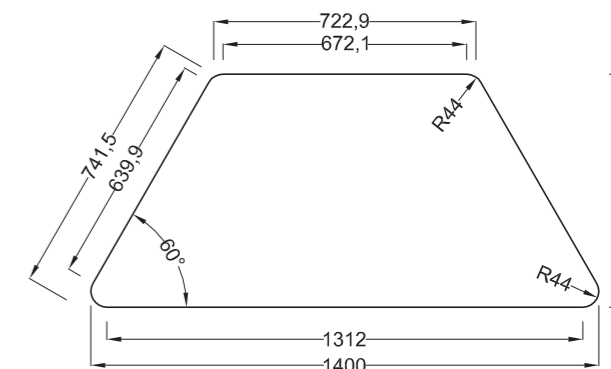

## AULE CON TAVOLI TRAPEZIO

Class rooms with Table Trapezio - Salles de classe avec Table Trapezio

**TAVOLO TRAPEZIO**  
Table Trapezio - Table Trapezio

TAVOLO TRAPEZIO DA 160

TAVOLO TRAPEZIO DA 140

TAVOLO TRAPEZIO DA 130

TAVOLO TRAPEZIO DA 100

TAVOLO TRAPEZIO DA 85

- COMPOSIZIONE CON TRAPEZIO DA 85
- Dimensioni d'ingombro 180x160 cm. circa
- Overall dimensions 180x160 cm. approximately

**Technical characteristics**

**TRAPEZIO FLEXIBLE TABLE.** Support structure in two versions, in steel tube diam.40mm connected to each other by perimentral crosspieces of 40x20mm welded at each corner by a double weld, painted with epoxy powders. Wooden base in beech semi oval shape varnished natural. The structure supports a top and is secured by wide-headed screws that pass through and fixes the lower portion of the top.

The melamin top of 25mm. With minimum radius of 44mm radius. All edges and corners of the board have a radius conforming safety standards with radius of 3mm. The table can be fixed height or adjustable, can have wheels, can have bookshelf in polypropilene, metal grid or with guides support chairs. Cuffs adjustable at the base.

**TAVOLO QUADRO**  
Table Quadro - Table Quadro

- DIMENSIONI PIANO QUADRO  
- Dimension Table Quadro  
- 65x65x59/64/71/76/82h. cm.

COMPOSIZIONE TAVOLO QUADRO CON TRAPEZIO PIANO DA 100  
| Dimensioni d'ingombro 392x232 cm. circa  
| Overall dimensions 392x232 cm. approximately