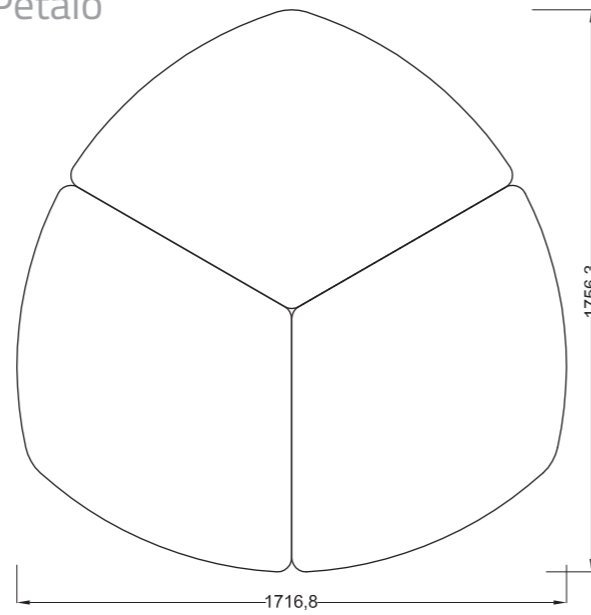

TAVOLO TRAPEZIO DA 100

TAVOLO TRAPEZIO DA 85

- COMPOSIZIONE CON TRAPEZIO DA 85
- Dimensioni d'ingombro 180x160 cm. circa
- Overall dimensions 180x160 cm. approximately

**Technical characteristics**

**TRAPEZIO FLEXIBLE TABLE.** Support structure in two versions, in steel tube diam.40mm connected to each other by perimentral crosspieces of 40x20mm welded at each corner by a double weld, painted with epoxy powders. Wooden base in beech semi oval shape varnished natural. The structure supports a top and is secured by wide-headed screws that pass through and fixes the lower portion of the top.

The melamin top of 25mm. With minimum radius of 44mm radius. All edges and corners of the board have a radius conforming safety standards with radius of 3mm. The table can be fixed height or adjustable, can have wheels, can have bookshelf in polypropilene, metal grid or with guides support chairs. Cuffs adjustable at the base.

- DIMENSIONI PIANI TRAPEZIO
- Dimension Table Trapezio
- Dimension Table Trapezio

**TAVOLO PETALO**  
Table Petalo - Table Petalo

- DIMENSIONI PIANO PETALO
- Dimension Table Petalo
- Dimension Table Petalo

**TAVOLO QUADRO**  
Table Quadro - Table Quadro

- DIMENSIONI PIANO QUADRO  
- Dimension Table Quadro  
- 65x65x59/64/71/76/82h. cm.

COMPOSIZIONE TAVOLO QUADRO CON TRAPEZIO PIANO DA 100  
| Dimensioni d'ingombro 392x232 cm. circa  
| Overall dimensions 392x232 cm. approximately