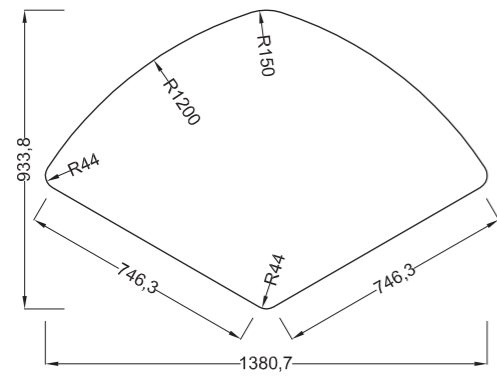

TAVOLO TRAPEZIO DA 100

TAVOLO TRAPEZIO DA 85

- COMPOSIZIONE CON TRAPEZIO DA 85
- Dimensioni d'ingombro 180x160 cm. circa
- Overall dimensions 180x160 cm. approximately

**Technical characteristics**

**TRAPEZIO FLEXIBLE TABLE.** Support structure in two versions, in steel tube diam.40mm connected to each other by perimentral crosspieces of 40x20mm welded at each corner by a double weld, painted with epoxy powders. Wooden base in beech semi oval shape varnished natural. The structure supports a top and is secured by wide-headed screws that pass through and fixes the lower portion of the top.

The melamin top of 25mm. With minimum radius of 44mm radius. All edges and corners of the board have a radius conforming safety standards with radius of 3mm. The table can be fixed height or adjustable, can have wheels, can have bookshelf in polypropilene, metal grid or with guides support chairs. Cuffs adjustable at the base.

- DIMENSIONI PIANI TRAPEZIO
- Dimension Table Trapezio
- Dimension Table Trapezio

**TAVOLO PETALO**  
Table Petalo - Table Petalo

- DIMENSIONI PIANO PETALO
- Dimension Table Petalo
- Dimension Table Petalo

**TAVOLO QUADRO**  
Table Quadro - Table Quadro

- DIMENSIONI PIANO QUADRO  
- Dimension Table Quadro  
- 65x65x59/64/71/76/82h. cm.

COMPOSIZIONE TAVOLO QUADRO CON TRAPEZIO PIANO DA 100  
| Dimensioni d'ingombro 392x232 cm. circa  
| Overall dimensions 392x232 cm. approximately