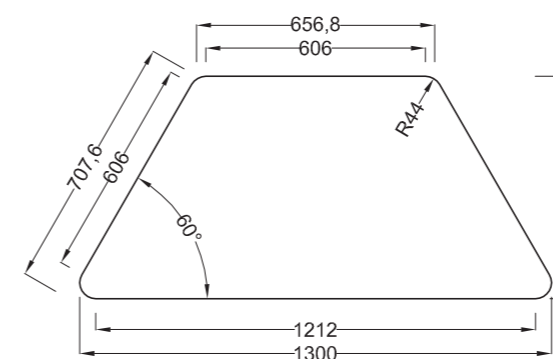

## AULE CON TAVOLI TRAPEZIO

Class rooms with Table Trapezio - Salles de classe avec Table Trapezio

**TAVOLO TRAPEZIO**  
Table Trapezio - Table Trapezio

TAVOLO TRAPEZIO DA 160

TAVOLO TRAPEZIO DA 140

TAVOLO TRAPEZIO DA 130

TAVOLO TRAPEZIO DA 100

TAVOLO TRAPEZIO DA 85

- COMPOSIZIONE CON TRAPEZIO DA 85
- Dimensioni d'ingombro 180x160 cm. circa
- Overall dimensions 180x160 cm. approximately

**Technical characteristics**

**TRAPEZIO FLEXIBLE TABLE.** Support structure in two versions, in steel tube diam.40mm connected to each other by perimentral crosspieces of 40x20mm welded at each corner by a double weld, painted with epoxy powders. Wooden base in beech semi oval shape varnished natural. The structure supports a top and is secured by wide-headed screws that pass through and fixes the lower portion of the top.

The melamin top of 25mm. With minimum radius of 44mm radius. All edges and corners of the board have a radius conforming safety standards with radius of 3mm. The table can be fixed height or adjustable, can have wheels, can have bookshelf in polypropilene, metal grid or with guides support chairs. Cuffs adjustable at the base.

**TAVOLO QUADRO**  
Table Quadro - Table Quadro

- DIMENSIONI PIANO QUADRO  
- Dimension Table Quadro  
- 65x65x59/64/71/76/82h. cm.

COMPOSIZIONE TAVOLO QUADRO CON TRAPEZIO PIANO DA 100  
| Dimensioni d'ingombro 392x232 cm. circa  
| Overall dimensions 392x232 cm. approximately