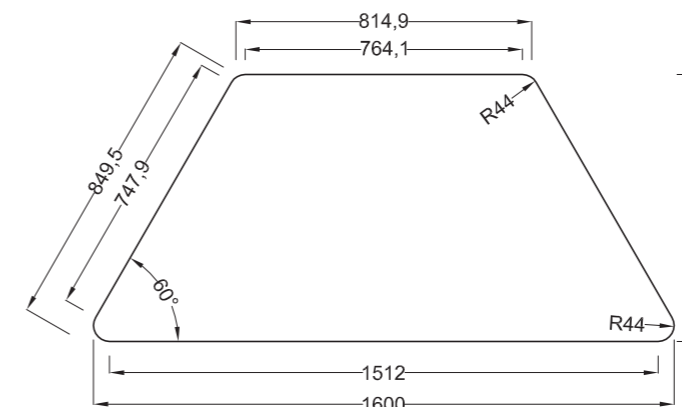

TAVOLO TRAPEZIO
Table Trapezio - Table Trapezio

TAVOLO TRAPEZIO DA 160