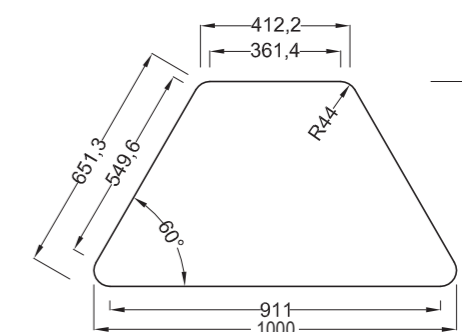

## AULE CON TAVOLI TRAPEZIO

Class rooms with Table Trapezio - Salles de classe avec Table Trapezio

**TAVOLO TRAPEZIO**  
Table Trapezio - Table Trapezio

TAVOLO TRAPEZIO DA 160

TAVOLO TRAPEZIO DA 140

TAVOLO TRAPEZIO DA 130

TAVOLO TRAPEZIO DA 100

TAVOLO TRAPEZIO DA 85

- COMPOSIZIONE CON TRAPEZIO DA 85
- Dimensioni d'ingombro 180x160 cm. circa
- Overall dimensions 180x160 cm. approximately

**Technical characteristics**

**TRAPEZIO FLEXIBLE TABLE.** Support structure in two versions, in steel tube diam.40mm connected to each other by perimentral crosspieces of 40x20mm welded at each corner by a double weld, painted with epoxy powders. Wooden base in beech semi oval shape varnished natural. The structure supports a top and is secured by wide-headed screws that pass through and fixes the lower portion of the top.

The melamin top of 25mm. With minimum radius of 44mm radius. All edges and corners of the board have a radius conforming safety standards with radius of 3mm. The table can be fixed height or adjustable, can have wheels, can have bookshelf in polypropilene, metal grid or with guides support chairs. Cuffs adjustable at the base.

**TAVOLO QUADRO**  
Table Quadro - Table Quadro

- DIMENSIONI PIANO QUADRO  
- Dimension Table Quadro  
- 65x65x59/64/71/76/82h. cm.

COMPOSIZIONE TAVOLO QUADRO CON TRAPEZIO PIANO DA 100  
| Dimensioni d'ingombro 392x232 cm. circa  
| Overall dimensions 392x232 cm. approximately